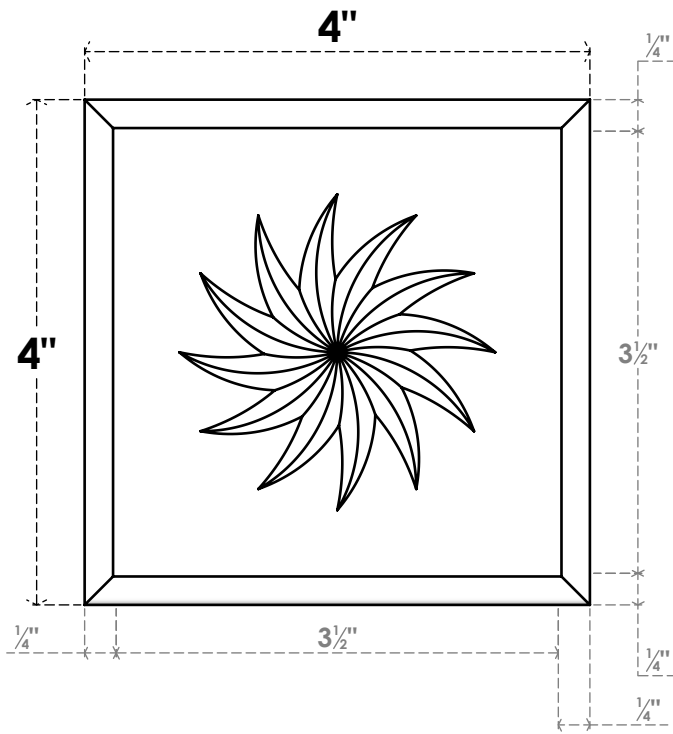

# ROSP040X040X100SDG14

4"W X 4"H X 1"P STANDARD SEDGWICK SPIRAL ROSETTE WITH ROUNDED EDGE, ARCHITECTURAL GRADE PVC

**FRONT**

**SIDE**

EKENA MILLWORK  
2300 WEST MAIN ST.  
CLARKSVILLE, TX 75426  
TOLL FREE: 866-607-0453  
WWW.EKENAMILLWORK.COM