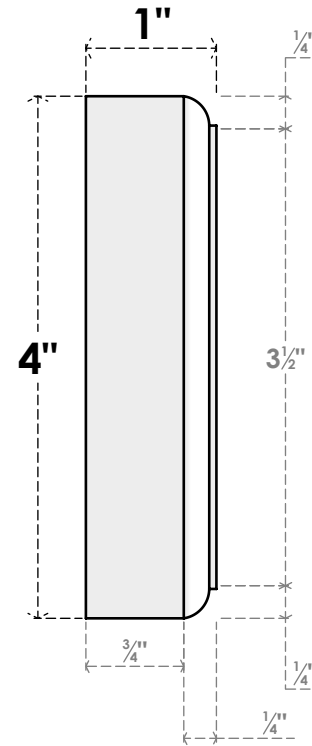

# ROSP040X040X100SDG14

4"W X 4"H X 1"P STANDARD SEDGWICK SPIRAL ROSETTE WITH ROUNDED EDGE, ARCHITECTURAL GRADE PVC

**FRONT**

**SIDE**

EKENA MILLWORK  
2300 WEST MAIN ST.  
CLARKSVILLE, TX 75426  
TOLL FREE: 866-607-0453  
WWW.EKENAMILLWORK.COM

**NOTES**

1. INSTALLATION TO BE COMPLETED IN ACCORDANCE WITH MANUFACTURER'S SPECIFICATIONS.
2. DRAWING MAY NOT BE TO SCALE
3. THIS DRAWING IS INTENDED FOR DESIGN AND PLANNING PURPOSES ONLY.
4. ALL INFORMATION CONTAINED HEREIN WAS CURRENT AT THE TIME OF DEVELOPMENT BUT MUST BE REVIEWED AND APPROVED BY THE PRODUCT MANUFACTURER TO BE CONSIDERED ACCURATE.
5. ARCHITECTURAL GRADE PVC PRODUCTS ARE MADE FROM EXPANDED CELLULAR PVC AND COME NATURALLY WHITE BUT MAY BE PAINTED